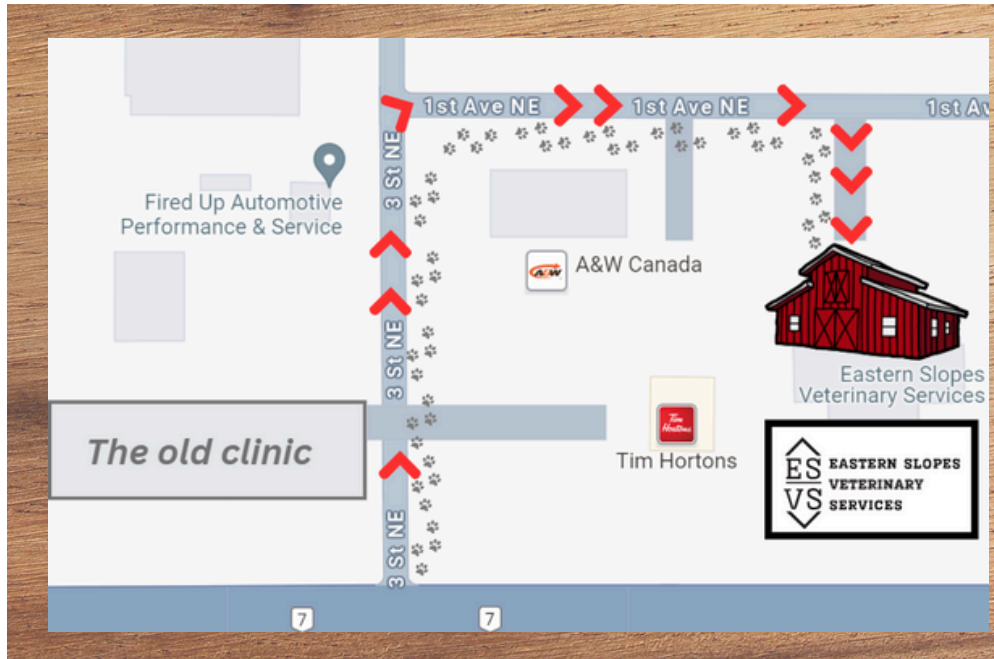

**EASTERN SLOPES
VETERINARY
SERVICES**

In case you missed it, we moved to our new clinic in December!
It's not far, just down the street from the old clinic in Black Diamond.

Donut worry.....

....If you can find the
Tim Horton's and A&W
in Black Diamond,
you can find us!

FUN FACT

If you are at the front door
of our OLD clinic and looked
to the right, you can see the
NEW clinic, the big red barn!

View of the new clinic, from the old clinic.

View of the new clinic, from Highway 7.

View of the
Entrance
to the new
clinic.

ONLINE SHOPPING

Have you visited our Online Store!
Ship to your home, or pick up your order at the clinic!

 439 1 Avenue, Black Diamond, AB, T0L0H0
 403-933-3532

 403-933-3533